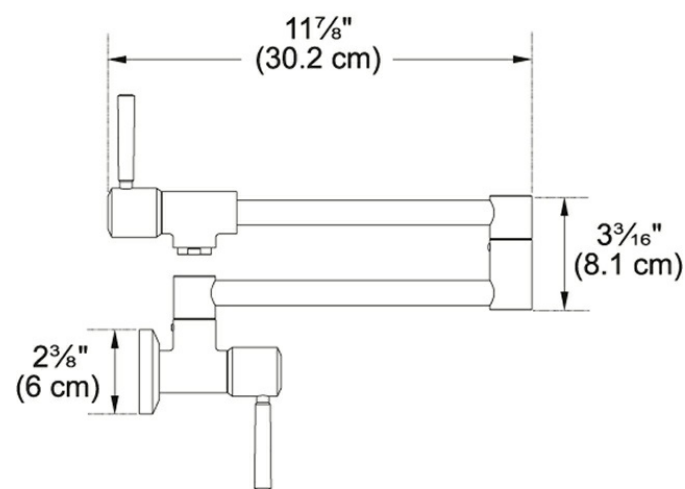

- Solid brass construction ensures long-lasting performance
- Two handles offer control at the point of use and wall.
- 180-degree spout swivel range provides ample reach and rotation for filling large pots on stovetops.
- Pair with other faucets and accessories in the Franke Absinthe series for a consistent look throughout the kitchen

Product Picture

Technical Drawing

Product Information

Version	Wall Mounted Pot Filler
Spray Type	Full Stream
Faucet Operation	2 Handle Mixer
Flow Rate	2.2 gpm
Cartridge	1/2" Ceramic Cartridge
Where to buy	Showroom
Countertop hole diameter	1 3/8"